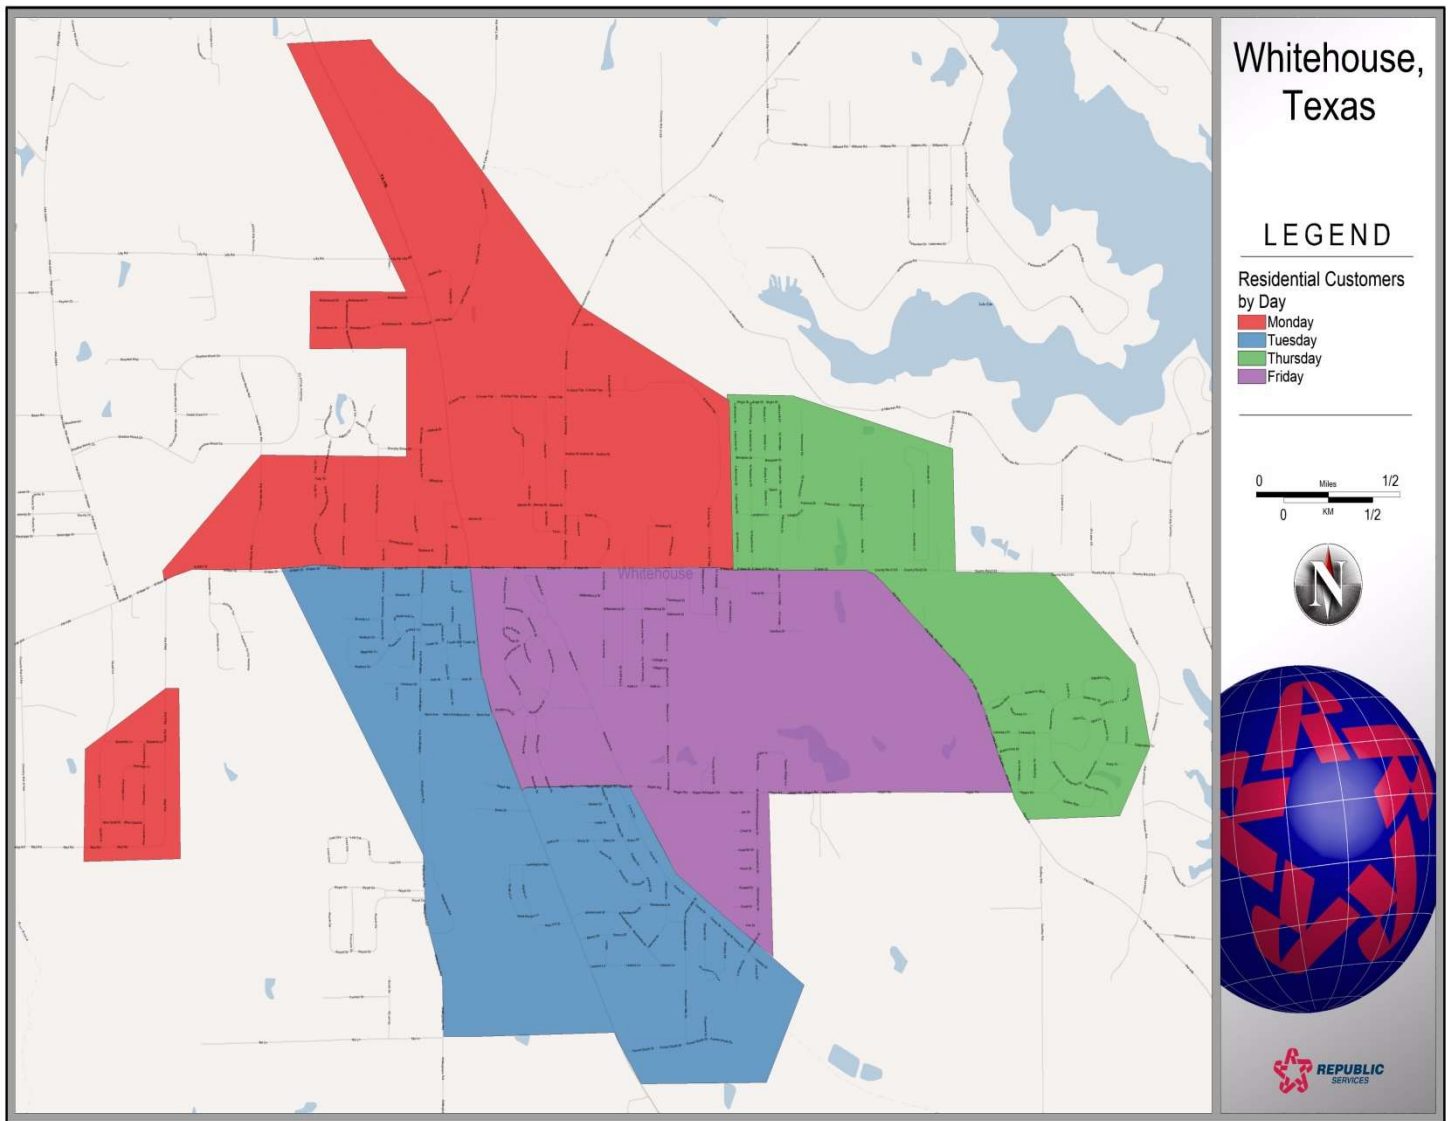

# New Trash/Recycle Service Day

Effective May 1, 2015

**MONDAY**

Red Area:

**TUESDAY**

Blue Area:

**WEDNESDAY**

Recycle Day

**THURSDAY**

Green Area:

**FRIDAY**

Purple Area

**SATURDAY Bulk Pick Up**

All Areas: Call to schedule

Pick up 903-586-1449 or

1-800-678-7274